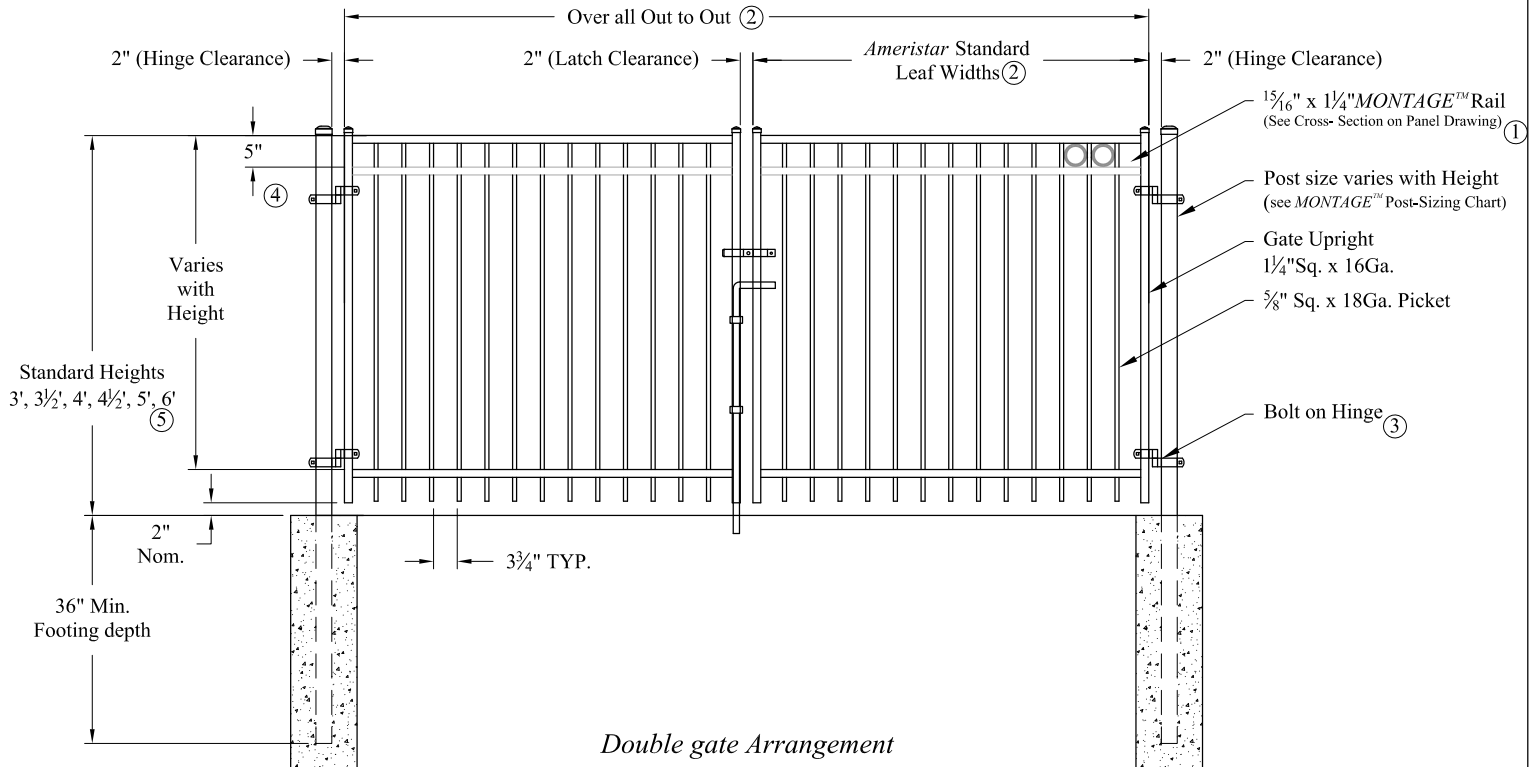

NOTES: *Single gate Arrangement*

- 1.) Post size depends on fence height, weight and wind loads. See MONTAGE™ specifications for post sizing chart.
- 2.) See Ameristar gate table for standard out to outs. Custom gate openings available for special out to out/leaf widths.
- 3.) Additional styles of gate hardware are available on request. This could change the Latch & Hinge Clearance.
- 4.) Third rail required for *Double Rings*.
- 5.) Available in 3" air space and/or Flush Bottom on most Heights

Values shown are nominal and not to be used for installation purposes. See product specification for installation requirements.

RESIDENTIAL WELDED STEEL GATE

Title: **MONTAGE MAJESTIC 2/3-RAIL SGL & DBL GATE**