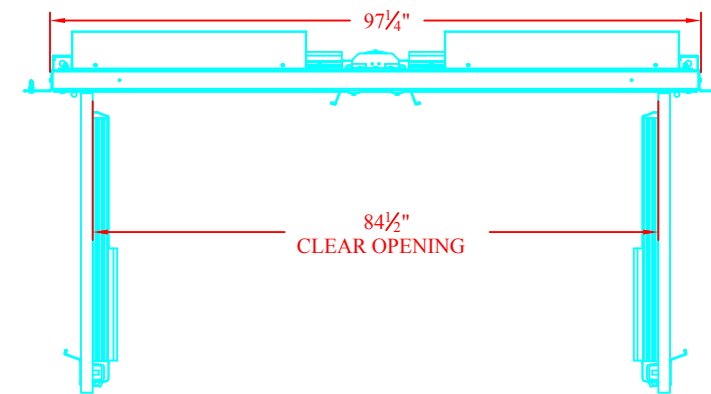

NOTES:

1. 3" 12ga Galvanized Jamb (standard)
2. 1-3/4" 14ga Galvanized Gate (standard)
3. Rockwood Pull Handle (x2)
4. Von Duprin 99 Series Exit Device with Quiet Electric Latch Retraction (x2)
5. Torxun Autoped Model 10 Operator (x2)
6. Terminal Box with connections to Operator (see installation instructions for wiring layout)
7. Sargent L980A Lockable Mullion (standard)
8. Heavy Duty McKinney Hinge (x6) (standard)
9. 1" Picket with X-Span Infill (other infill options available)