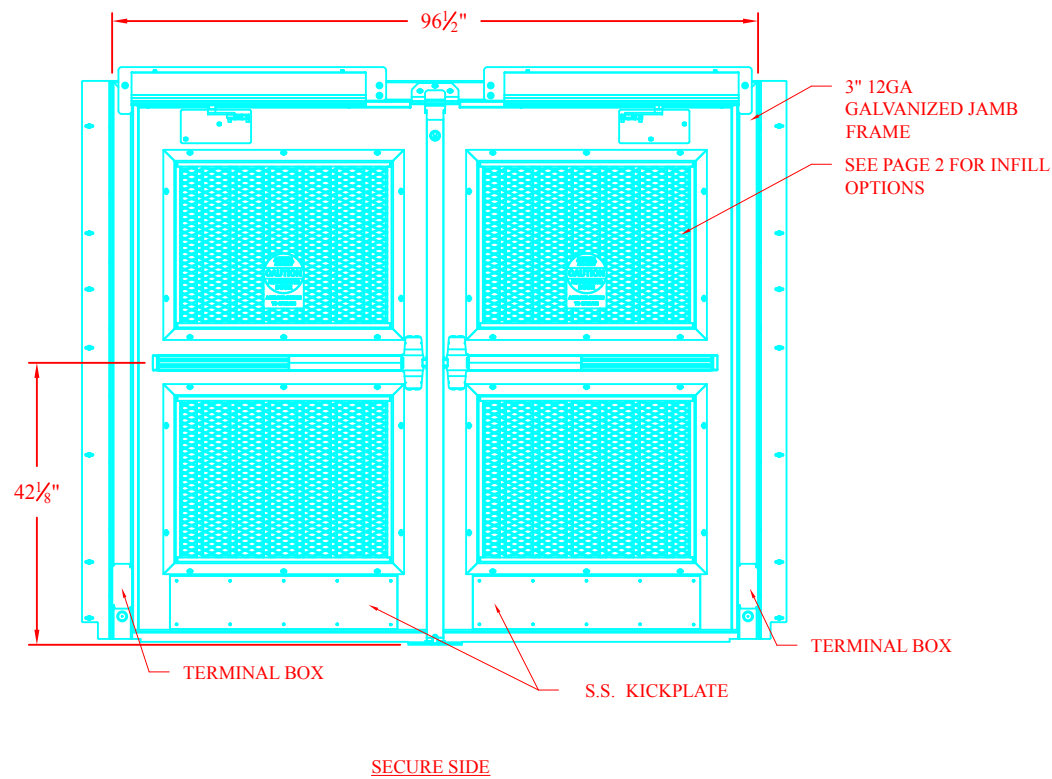

NOTES:

1. 3" 12ga Galvanized Jamb (standard)
2. 1-3/4" 14ga Galvanized Gate (standard)
3. Rockwood Pull Handle (x2)
4. Von Duprin 99 Series Exit Device with Quiet Electric Latch Retraction (x2)
5. Torxun Autoped Model 10 Operator (x2)
6. Terminal Box with connections to Operator (see installation instructions for wiring layout)
7. Sargent L980A Lockable Mullion (standard)
8. Heavy Duty McKinney Hinge (x6) (standard)
9. 1" Picket with X-Span Infill (other infill options available)