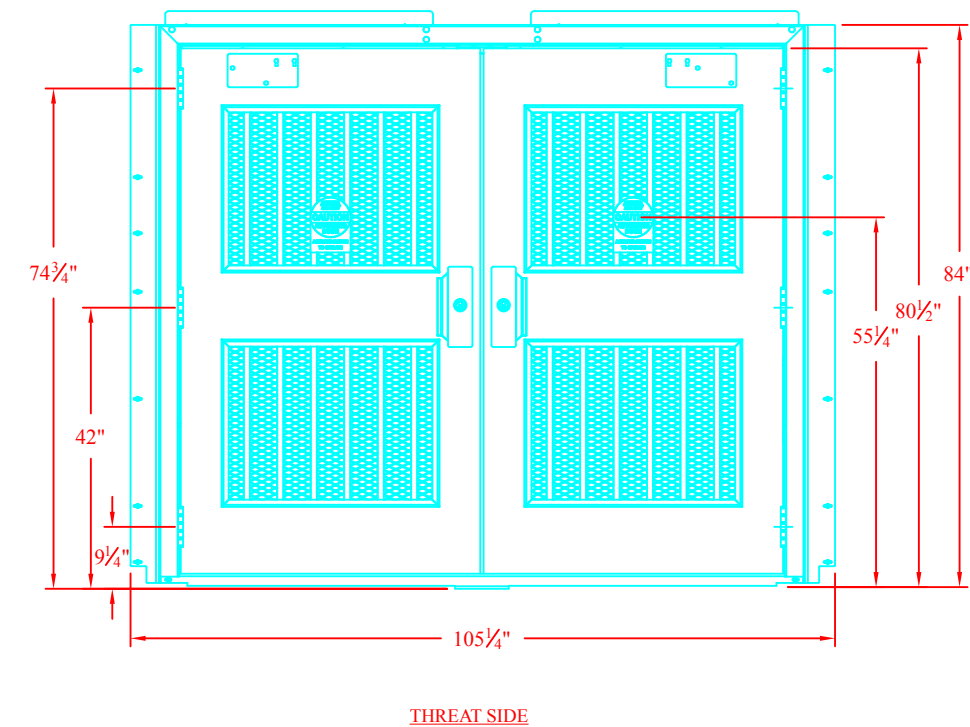

NOTES:

1. 3" 12ga Galvanized Jamb (standard)
2. 1-3/4" 14ga Galvanized Gate (standard)
3. Rockwood Pull Handle (x2)
4. Von Duprin 99 Series Exit Device with Quiet Electric Latch Retraction (x2)
5. Torxun Autoped Model 10 Operator (x2)
6. Terminal Box with connections to Operator (see installation instructions for wiring layout)
7. Sargent L980A Lockable Mullion (standard)
8. Heavy Duty McKinney Hinge (x6) (standard)
9. 1" Picket with X-Span Infill (other infill options available)