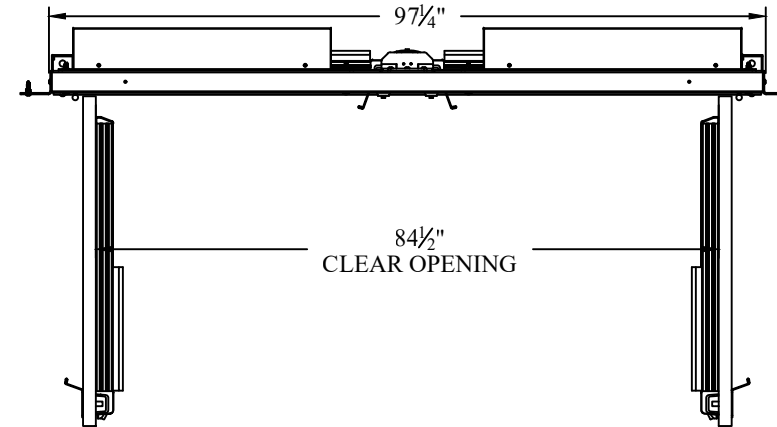

NOTES:

1. 3" 12ga Galvanized Jamb (standard)
2. 1-3/4" 14ga Galvanized Gate (standard)
3. Rockwood Pull Handle (x2)
4. Von Duprin 99 Series Exit Device with Quiet Electric Latch Retraction (x2)
5. Torxun Autoped Model 10 Operator (x2)
6. Terminal Box with connections to Operator (see installation instructions for wiring layout)
7. Sargent L980A Lockable Mullion (standard)
8. Heavy Duty McKinney Hinge (x6) (standard)
9. 1" Picket with X-Span Infill (other infill options available)