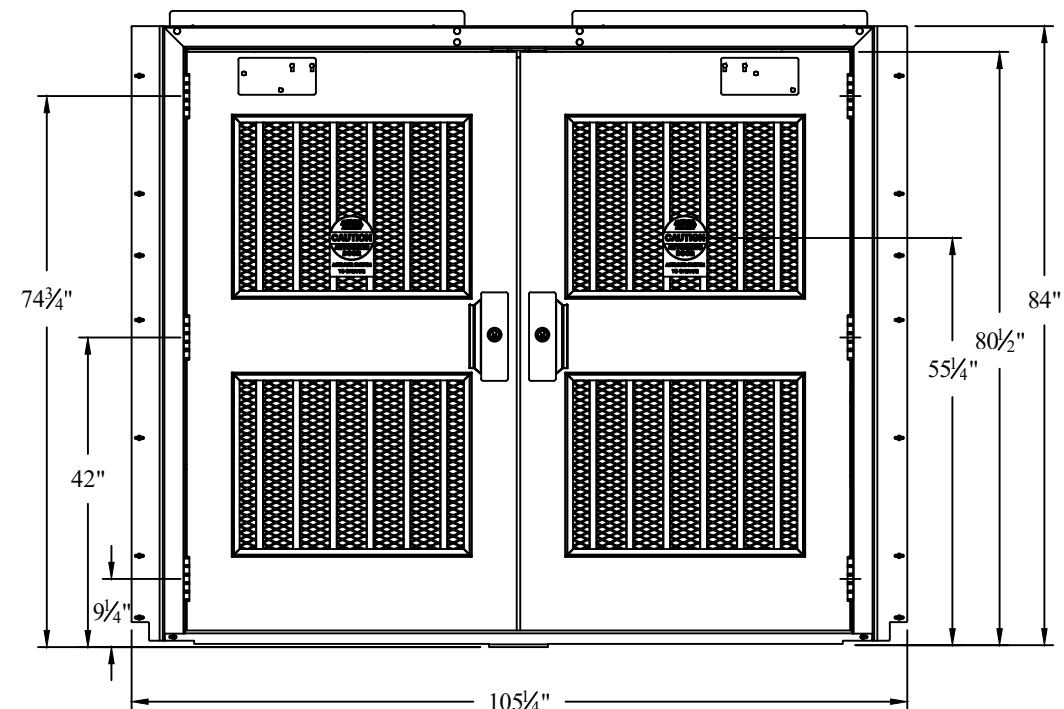

THREAT SIDE

12/2022

AMERISTARFENCE.COM | 800-321-8724

ASSA ABLOY, the global leader in door opening solutions

EXODUS® GATE

AMERISTAR®

ASSA ABLOY