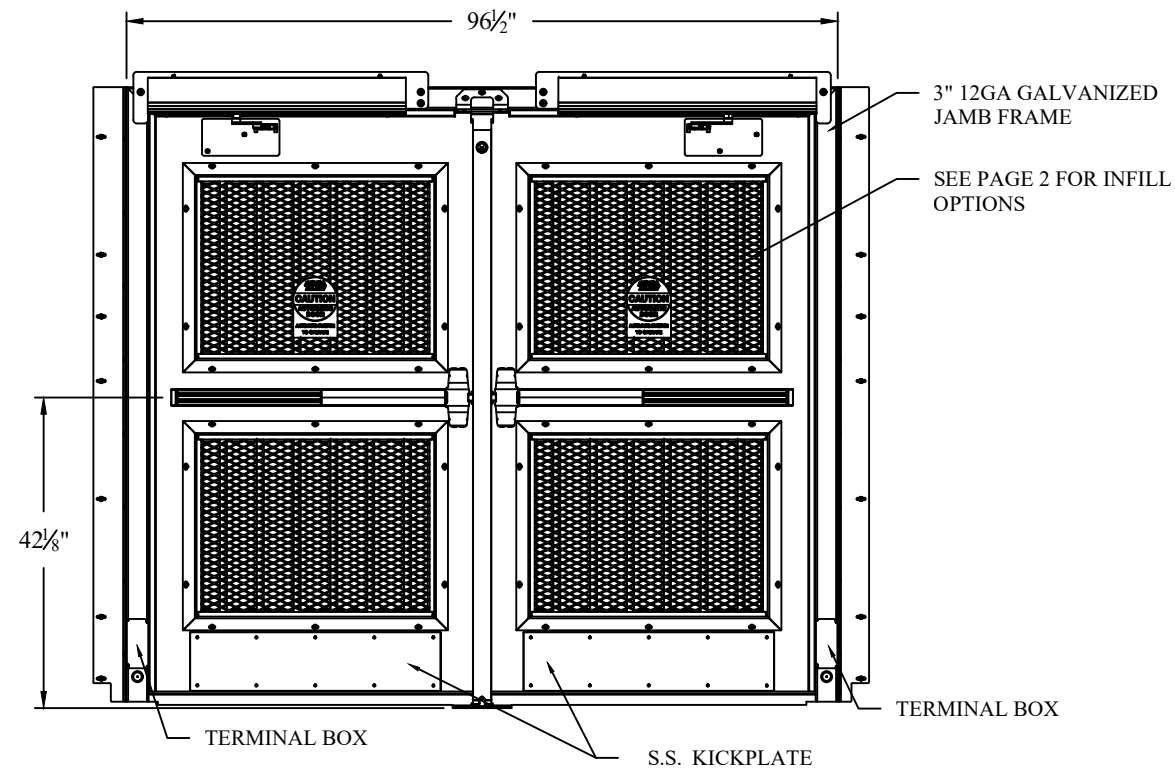

NOTES:

1. 3" 12ga Galvanized Jamb (standard)
2. 1-3/4" 14ga Galvanized Gate (standard)
3. Rockwood Pull Handle (x2)
4. Von Duprin 99 Series Exit Device with Quiet Electric Latch Retraction (x2)
5. Torxun Autoped Model 10 Operator (x2)
6. Terminal Box with connections to Operator (see installation instructions for wiring layout)
7. Sargent L980A Lockable Mullion (standard)
8. Heavy Duty McKinney Hinge (x6) (standard)
9. 1" Picket with X-Span Infill (other infill options available)

HARDWARE OPTIONS:

SET 3EL-2AG
 DETEX V40 EXIT DEVICE W/REQUEST TO EXIT SWITCH
 ROCKWOOD VRT16 PULL HANDLE
 TORXUN AUTOPED MODEL 10 OPERATOR
 ELECTRIC LATCH RETRACTION

SET 4EL-2AG
 VON DUPRIN 99 SERIES EXIT DEVICE
 ROCKWOOD VER16 PULL HANDLE
 TORXUN AUTOPED MODEL 10 OPERATOR
 QUIET ELECTRIC LATCH RETRACTION

SET 4CEL-2AG
 CBC VON DUPRIN 99 SERIES EXIT DEVICE
 ROCKWOOD VER16 PULL HANDLE
 TORXUN AUTOPED MODEL 10 OPERATOR
 QUIET ELECTRIC LATCH RETRACTION

DETEX A40 (3AMP REQUEST TO EXIT SWITCH)

VON DUPRIN 99 SERIES DEVICE W.QUIET ELECTRIC LATCH RETRACTION